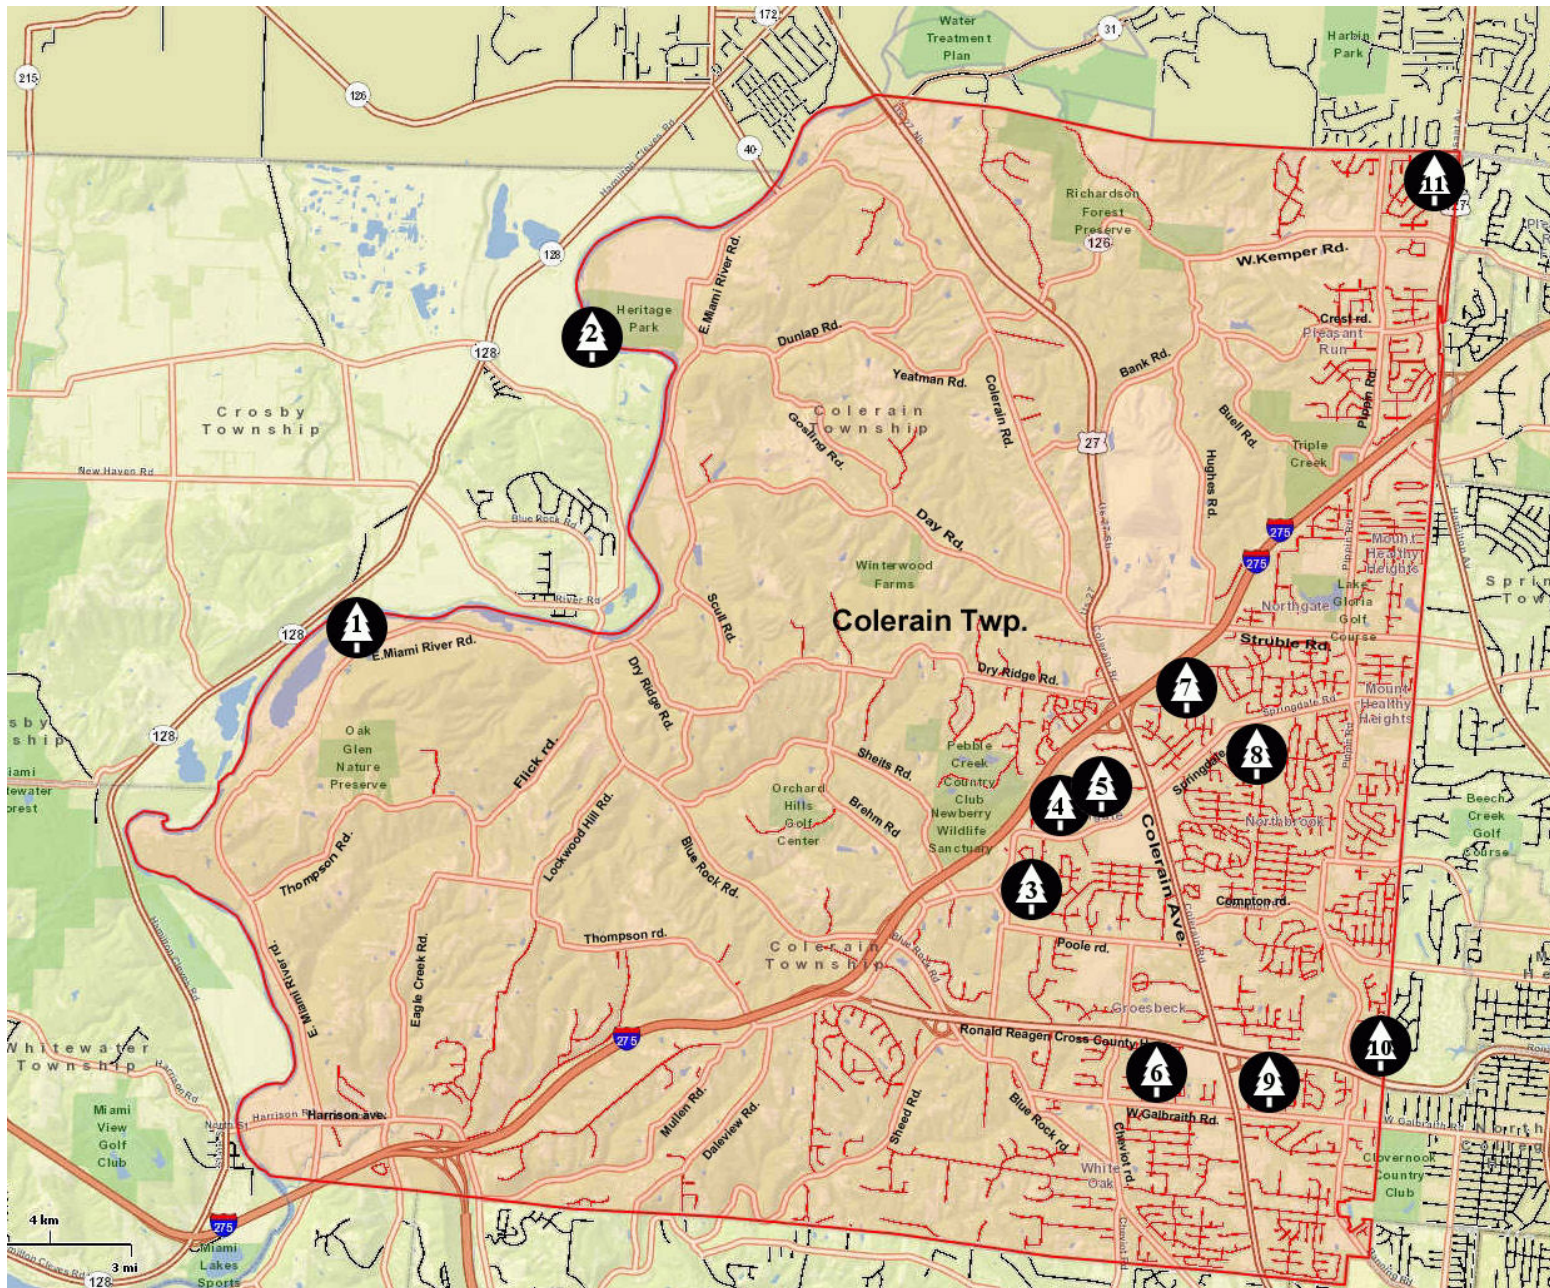

# Colerain Township Parks

- Directory:**
1. **Obergiesing Soccer Complex at Dravo Park**, 9225 East Miami River Road
  2. **Heritage Park**, 11405 East Miami River Road
  3. **Colerain Park**, 4725 Springdale Road
  4. **Coleraine Heritage Memorial Park**, 4200 Springdale Road
  5. **Drew Campbell Memorial Commons**, 4160 Springdale Road
  6. **Wert Family Park**, 3460 W. Galbraith Road
  7. **Clippard Park**, 3514 Bevis Lane
  8. **Charles Palm Memorial Park**, 3251 Springdale Road
  9. **Groesbeck Park**, 8296 Clara Avenue
  10. **Skyline Park**, 8400 Pippin Road
  11. **Karen Meehan Memorial Park**, 2501 John Gray Road